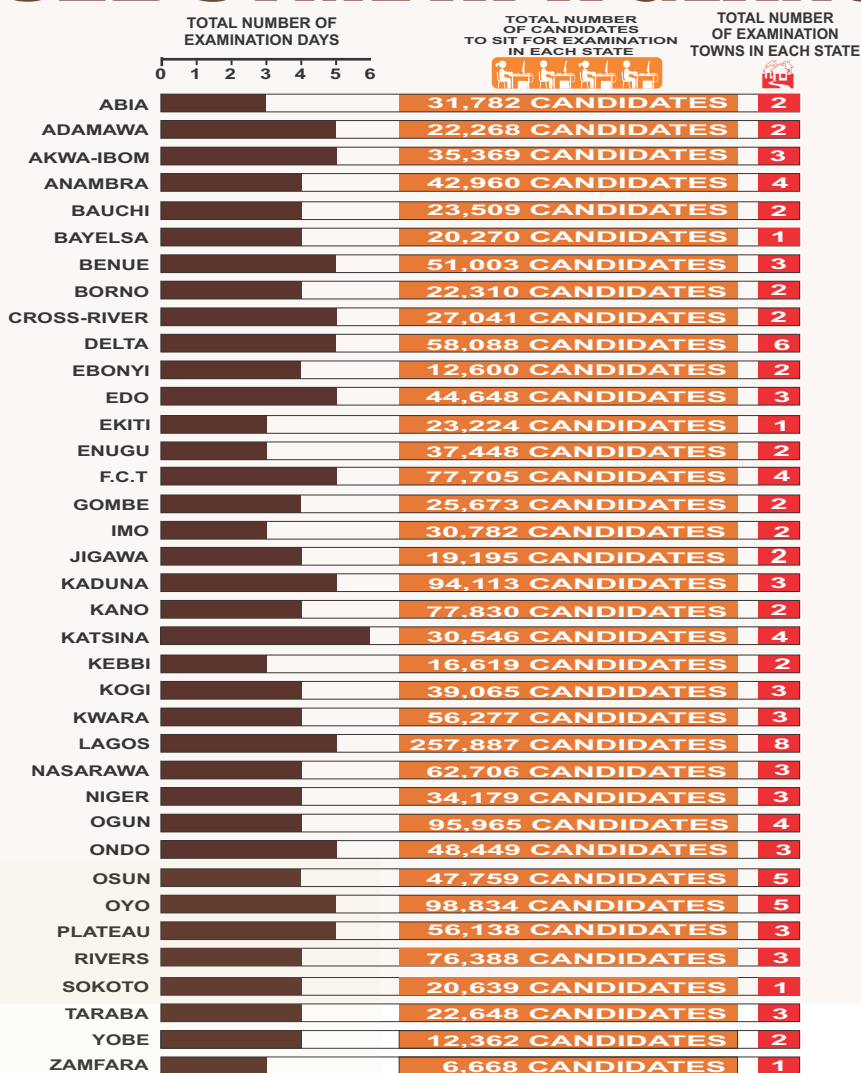

1.45M CANDIDATES SAT THE 2022 UTME SO FAR

The 2022 Unified Tertiary Matriculation Examination (UTME) has commenced on a very commendable note.

About 1.4m candidates have so far taken the examination across the nation with some examination towns and centres completing their own allotted number of candidates for the year while the results of sessions already taken would be released to the respective candidates soon. However, the release of these